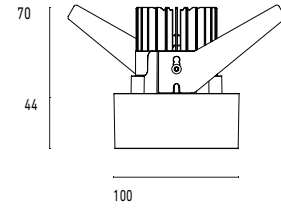

### Model

<b>Name</b>	Mono 100 Type 2 Recessed Downlighter
<b>Finish</b>	Structured Black
<b>Area</b>	Indoor

### System

<b>Power (Luminaire)</b>	24W
<b>Power (System)</b>	27W
<b>Voltage</b>	240V-AC
<b>Optics</b>	Rotationally Symmetrical Direct 60°
<b>Colour Temperature</b>	4000°K
<b>Luminous Flux</b>	2110lm
<b>TM30</b>	Rf95 Rg103
<b>CRI</b>	Ra97
<b>Lumen Maintenance</b>	L90 B10 50000hrs
<b>Chromacity</b>	<3 McAdam Step Ellipse
<b>Articulation</b>	Fixed
<b>Cut-Out</b>	
<b>Ingress Protection</b>	IP44
<b>Control Device</b>	Remote DALI (Included)
<b>Class</b>	III